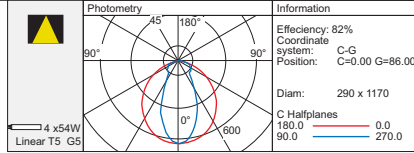

code lamp details

4 Light option (T5)

7840.454 4 x 54W 230V G5

Includes electronic ballast

6 Light option (T5)

7840.654 6 x 54W 230V G5

Includes electronic ballast

Accessories

code details

Acrylic diffuser

7840.454.AD 4 X 54W
7840.654.AD 6 X 54W

code details

Motion sensor

ZZ.7840.MS

code details

Set of 2 brackets for P2000 trunking

7840.BRKT

code details

Suspension kit

SUSP-5