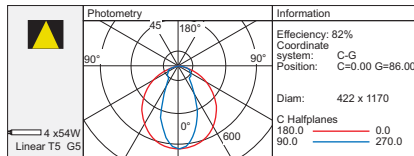

code lamp details

4 Light option (T5)

7840.454 4 x 54W 230V G5

Includes electronic ballast

6 Light option (T5)

7840.654 6 x 54W 230V G5

Includes electronic ballast

Accessories