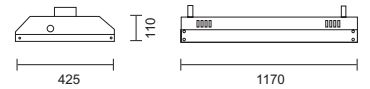

6 Light option (T5)

7840.654 6 x 54W 230V G5

Includes electronic ballast