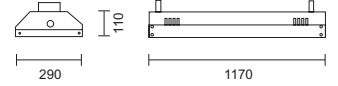

code lamp details

4 Light option (T5)

7840.454 4 x 54W 230V G5

Includes electronic ballast

6 Light option (T5)

7840.654 6 x 54W 230V G5

Includes electronic ballast

Accessories

code details

Acrylic diffuser

7840.454.AD 4 X 54W
7840.654.AD 6 X 54W

code details

Motion sensor

ZZ.7840.MS

code details

Set of 2 brackets for P2000 trunking

7840.BRKT

code details

Suspension kit

SUSP-5