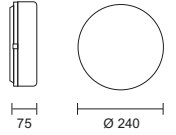

code lamp details

Round fluorescent 2D option

4506.116 16W 230V 2D

Includes magnetic control gear

Round fluorescent G23 option

4506.209 2 x 9W 230V G23

Includes magnetic control gear

Round E27 option

4507.175 23W 230V E27

code lamp details

Square fluorescent 2D option

4505.116 16W 230V 2D

Includes magnetic control gear

Square fluorescent G23 option

4505.209 2 x 9W 230V E27

Includes magnetic control gear

Square E27 option

4505.175 23W 230V E27