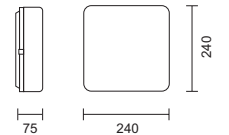

Square fluorescent G23 option

4505.209 2 x 9W 230V E27

Includes magnetic control gear