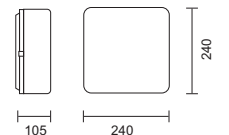

Square E27 option

4505.175 23W 230V E27