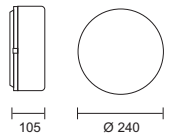

Round fluorescent G23 option

4506.209 2 x 9W 230V G23

Includes magnetic control gear