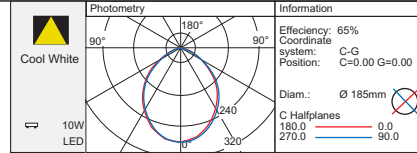

- High power LED downlight
- Body made in polycarbonate with frosted polycarbonate diffuser
- Cool white (4000K) or warm white (3000K) LED lamp included and available in the following wattages: 10W, 15W, 20W
- High lumen output ranging from 800lm - 1400lm depending on lamp wattage and colour temperature
- Lamp life of 50000hrs
- Can be installed on normally flammable surfaces
- Class 2 (no need for an earthing cable)
- IP43

FR
White body
Frosted diffuser

code lamp details

900/800 Lumen
Cool white
2296.10.40.FR 10W 230V 900lm
Warm White
2296.10.30.FR 10W 230V 800lm
No driver required. 50000hr lamp life.

code lamp details

1200/1000 Lumen
Cool white
2296.15.40.FR 15W 230V 1200lm
Warm White
2296.15.30.FR 15W 230V 1000lm
No driver required. 50000hr lamp life.