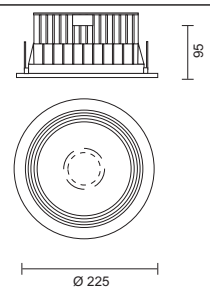

code lamp details

1200/1000 Lumen
Cool white
2296.15.40.FR 15W 230V 1200lm
Warm White
2296.15.30.FR 15W 230V 1000lm
No driver required. 50000hr lamp life.