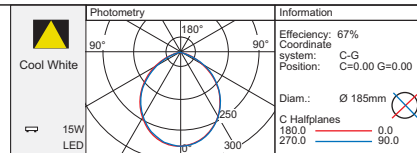

- High power LED downlight
- Body made in polycarbonate with frosted polycarbonate diffuser
- Cool white (4000K) or warm white (3000K) LED lamp included and available in the following wattages: 10W, 15W, 20W
- High lumen output ranging from 800lm - 1400lm depending on lamp wattage and colour temperature
- Lamp life of 50000hrs
- Can be installed on normally flammable surfaces
- Class 2 (no need for an earthing cable)
- IP43

FR
White body
Frosted diffuser

code lamp details

900/800 Lumen
Cool white
2296.10.40.FR 10W 230V 900lm
Warm White
2296.10.30.FR 10W 230V 800lm
No driver required. 50000hr lamp life.

code lamp details

1200/1000 Lumen
Cool white
2296.15.40.FR 15W 230V 1200lm
Warm White
2296.15.30.FR 15W 230V 1000lm
No driver required. 50000hr lamp life.