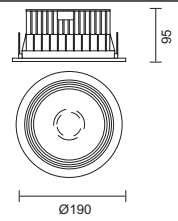

code lamp details

900/800 Lumen
Cool white
2296.10.40.FR 10W 230V 900lm
Warm White
2296.10.30.FR 10W 230V 800lm
No driver required. 50000hr lamp life.